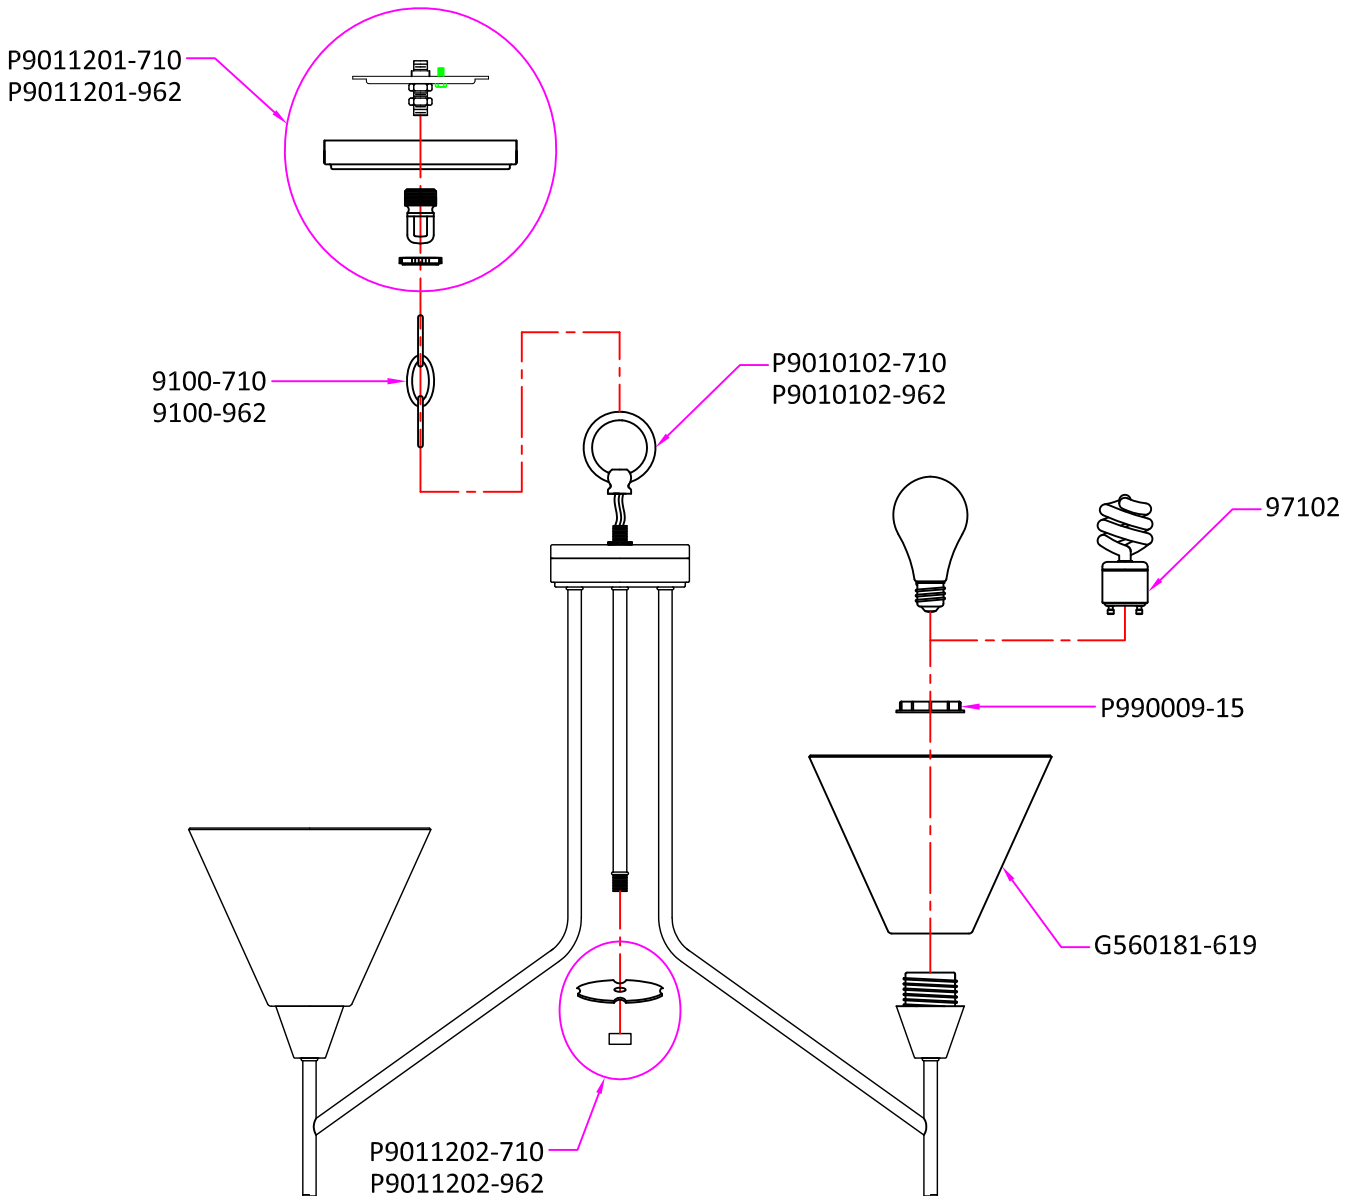

Replacement Parts

3111204 / 3111204BLE

Qty.	Part #	Description
	P9011201-xxx	Canopy kit, including canopy, mtg bar, 1/8 IP RTN, nut(2), and screw collar
	9100-xxx	Standard Chain, 72" long
	P9010102-xxx	Fixture loop, 1/4" thick, Ø2 1/8"
	P9011202-xxx	Finial set, finial Ø5/8" and steel pan 1/16" thick
	G560181-619	Glass, Ø7", with 5 1/4" height, Satin Etched
	P990009-15	Metal Socket Ring, threads to match medium base socket, White
	97102	Self ballasted spiral bulb, GU24, 13W, 2700K color temperature

* Note: -xxx: Represents different finish and optional.
Available finish please see P/N shown in the drawing or catalog.

Sea Gull Lighting®

Life Illuminated | Since 1919

www.SeaGullLighting.com